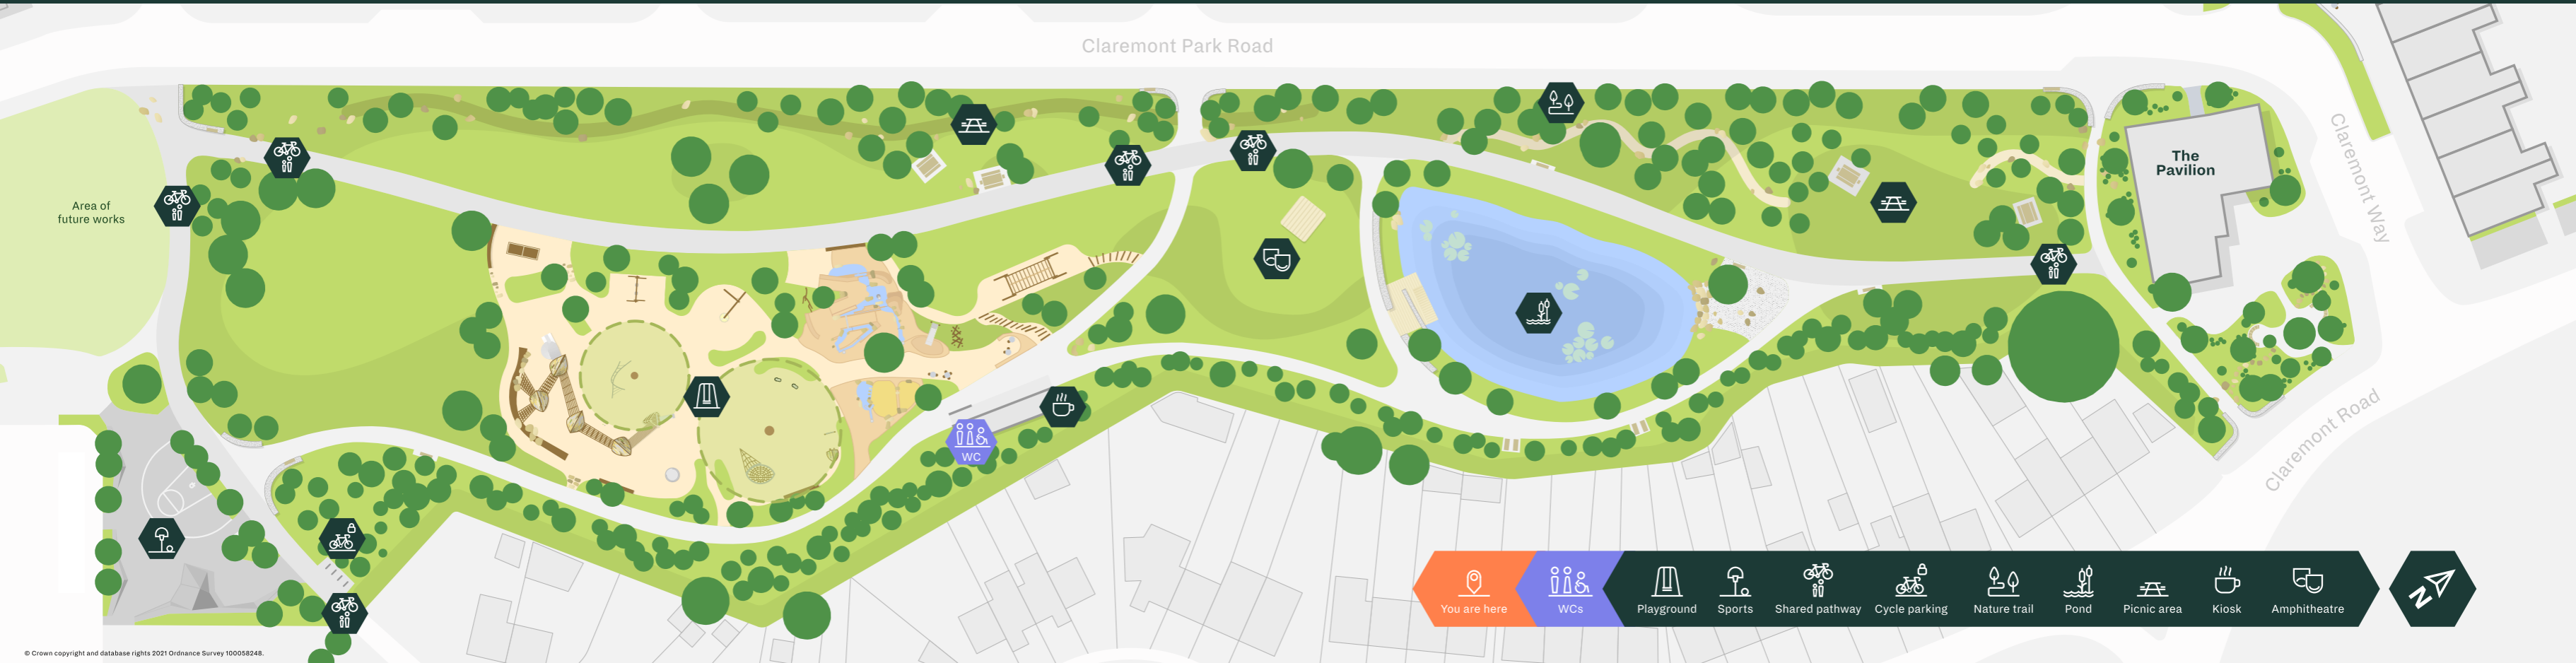

CLAREMONT PARK

CCTV in operation

Use bins provided

Dogs on leads

No Swimming

No Alcohol

No Fires/BBQs

© Crown copyright and database rights 2021 Ordnance Survey 100058248.